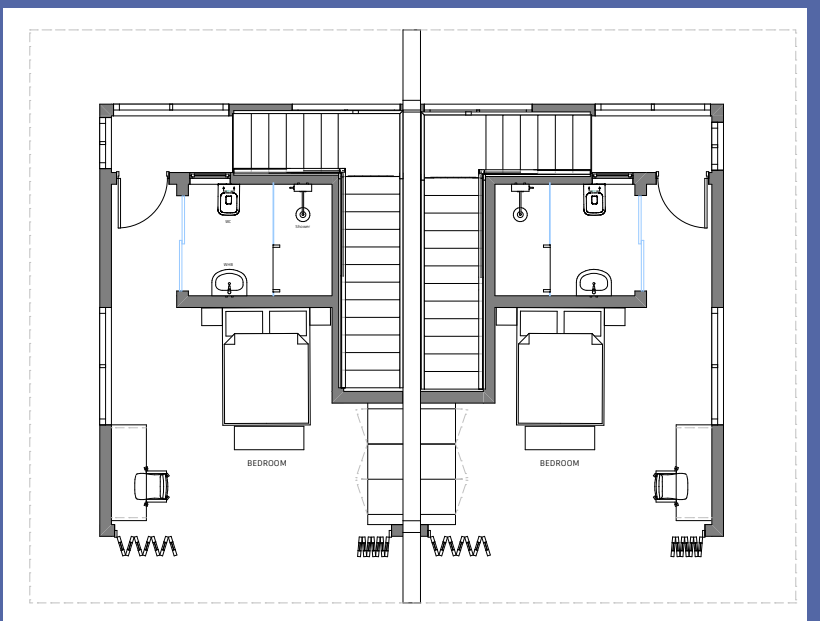

THREE-BEDROOM VILLAS

GREEN OPEN SPACE
1/2 ACRE

CONTROLLED
SECURE ACCESS

WELL DESIGNED DRIVEWAYS AND WALKWAYS

WELL DESIGNED DRIVEWAYS AND WALKWAYS

DELUXE VILLA

KSH. 5,200,000

Ground Floor

ONE-BEDROOM SEMI-DETACHED VILLA

KSH. 6,300,000

Ground Floor

First Floor

TWO-BEDROOM SEMI DETACHED VILLA

KSH. 9,800,000

Ground Floor

First Floor