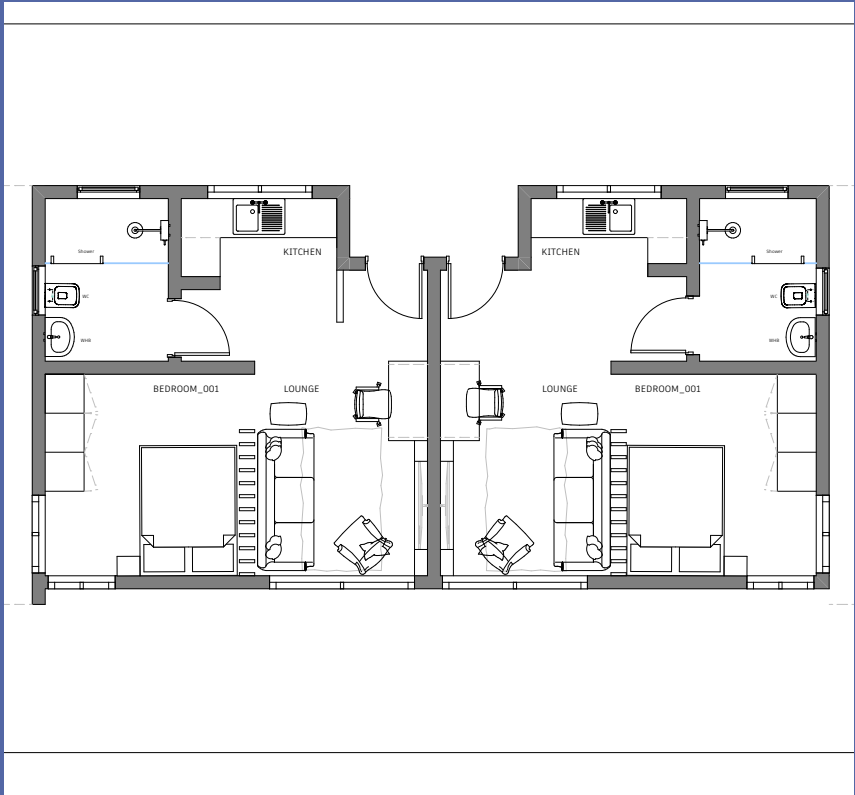

THREE-BEDROOM VILLAS

GREEN OPEN SPACE
1/2 ACRE

CONTROLLED
SECURE ACCESS

WELL DESIGNED DRIVEWAYS AND WALKWAYS

WELL DESIGNED DRIVEWAYS AND WALKWAYS

DELUXE VILLA

KSH. 5,200,000

Ground Floor

ONE-BEDROOM SEMI-DETACHED VILLA

KSH. 6,300,000

Ground Floor

First Floor

TWO-BEDROOM SEMI DETACHED VILLA

KSH. 9,800,000

Ground Floor

First Floor