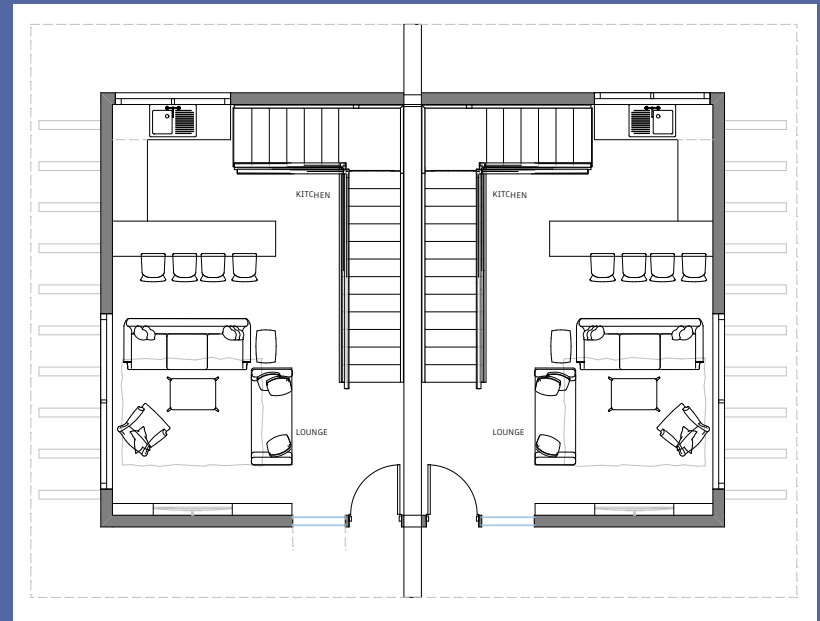

THREE-BEDROOM VILLAS

GREEN OPEN SPACE
1/2 ACRE

CONTROLLED
SECURE ACCESS

WELL DESIGNED DRIVEWAYS AND WALKWAYS

WELL DESIGNED DRIVEWAYS AND WALKWAYS

DELUXE VILLA

KSH. 5,200,000

Ground Floor

ONE-BEDROOM SEMI-DETACHED VILLA

KSH. 6,300,000

Ground Floor

First Floor

TWO-BEDROOM SEMI DETACHED VILLA

KSH. 9,800,000

Ground Floor

First Floor